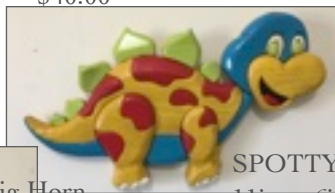

\$35.00

Rose Cross

12 in. x 9 in.

\$45.00

Small Train

20 in. long \$70.00

Hector  
18in x 15in.  
\$90.00

CaT "E"  
15in. x 7in.  
\$80.00

You Know  
16in. x 6in.  
\$80.00

T Rex  
12in. x 7in.  
\$40.00

Long Neck Dino  
11in. x 3 1/2in.  
\$40.00

SPOTTY  
11in. x 6in.  
\$40.00

Big Horn  
11in. x 3in.  
\$40.00

Whale  
11in. x 6in.  
\$35.00