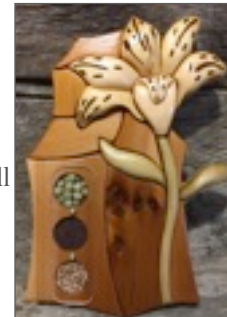

\$40.00

Request Color

Big Train

26 in. long \$95.00

Tow Truck

14 in. long \$35.00

Grader 12 in. long \$45.00

Tractor & Wagon

12 in. long \$50.00

Elevator/Lily, 9 in. tall

3 diff. grains \$50.00

Note Clock \$60.00

14 in. x 8 in.

Request Color

Wolves \$45.00

11 in. diameter